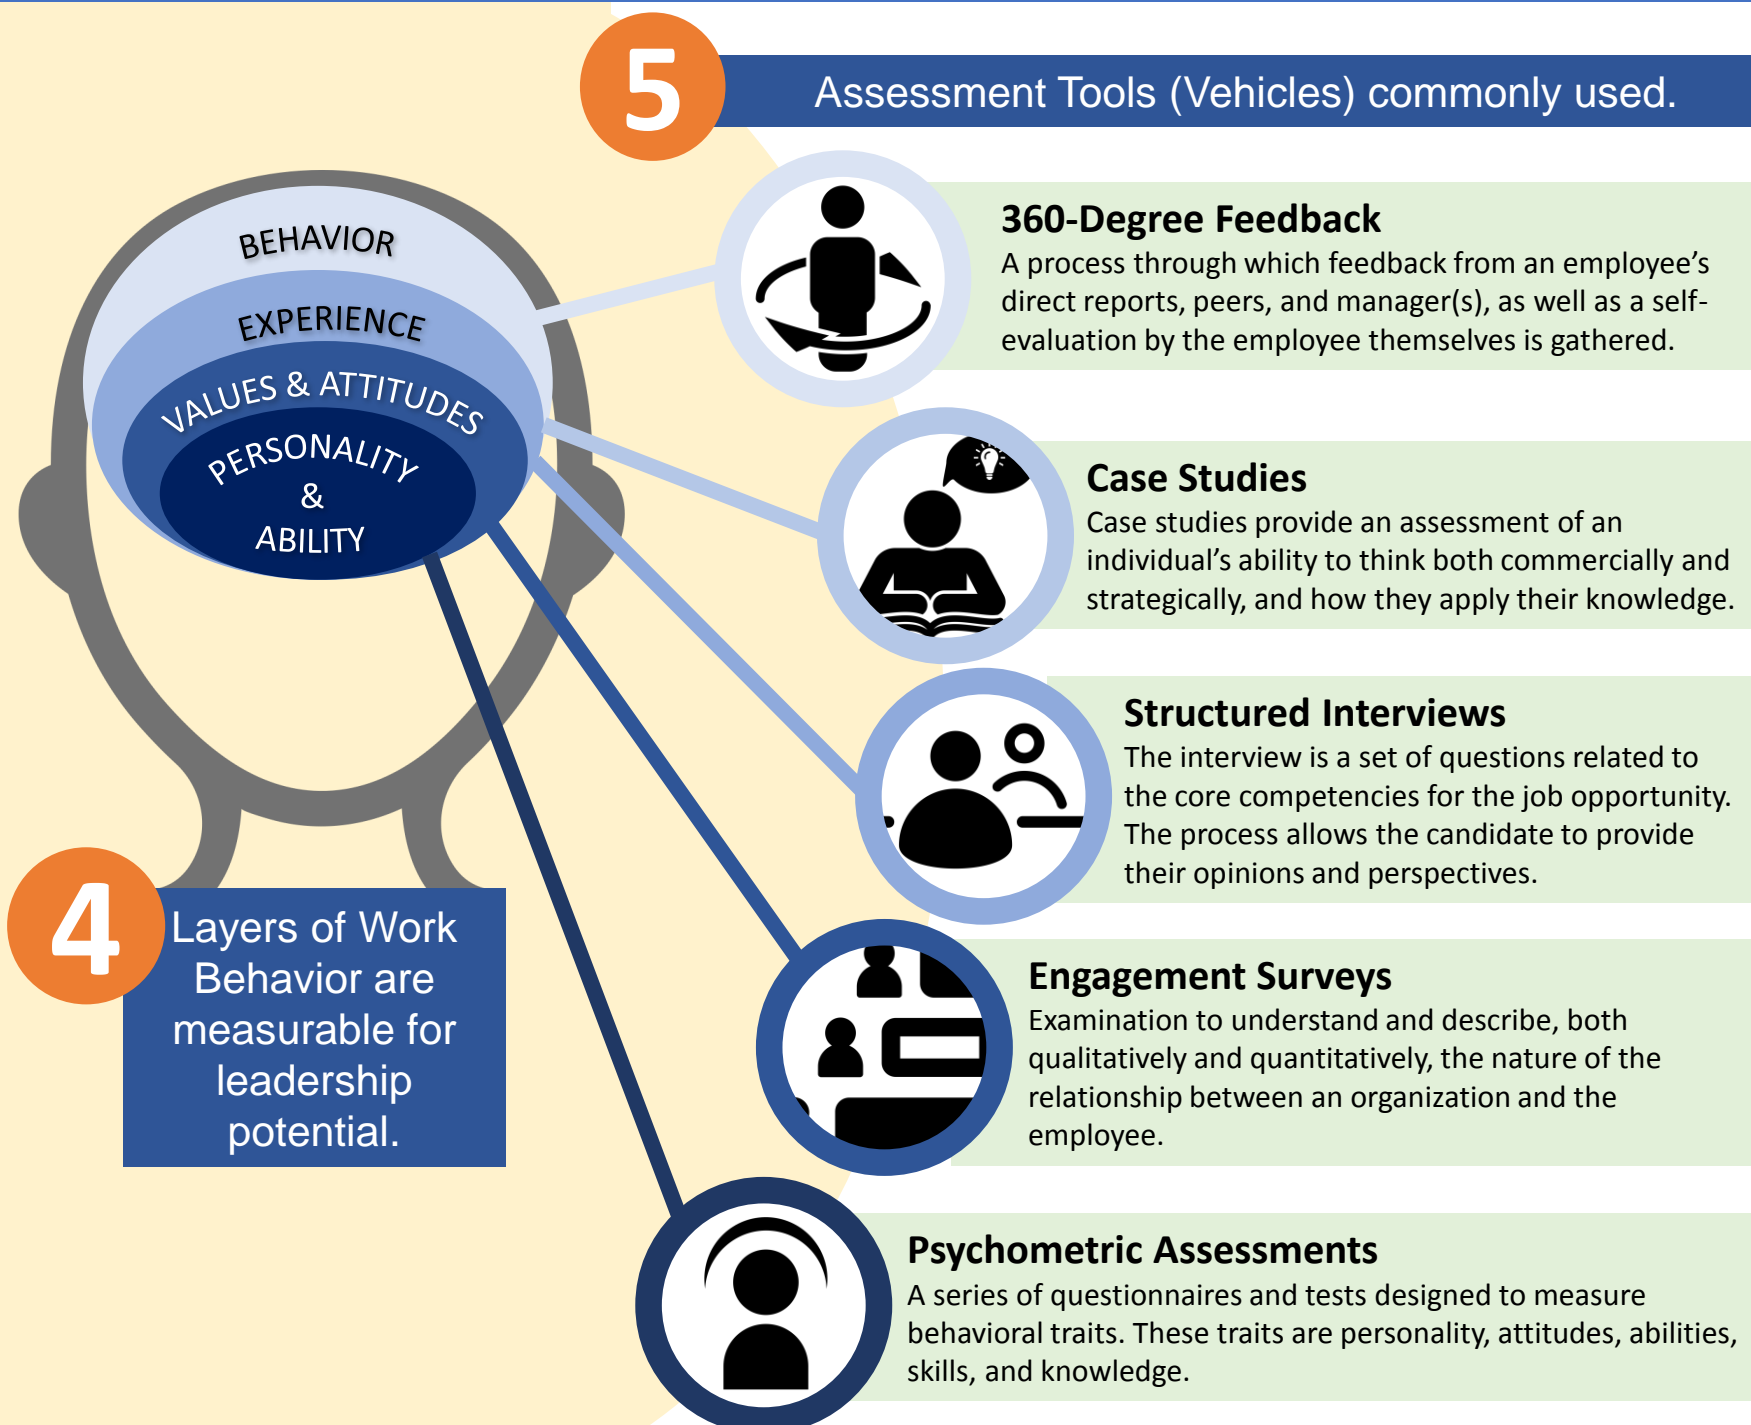

# Leadership Assessment Guide

5 Vehicles to Drive Your Talent Management Strategies

## Assessment "Vehicles" Enable 3 Core Leadership Practices

## 3 Practices Drive Leadership into Management Strategies

### Drive Better Results

Use Talent Assessment Solutions to measure and develop recruit and personnel for personality, abilities, values, and skills potential.

[hfi.com](http://hfi.com)